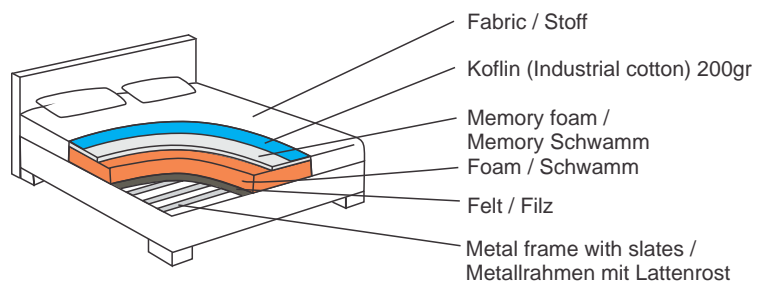

Program KREVETA

LONDON

KREKET LONDON storage

L Large

M/L Medium-large

M Medium

S Small