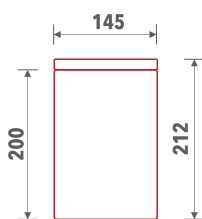

# PROGRAM SYDNEY

Box

L Large

M/L Medium large

M Medium

S Small