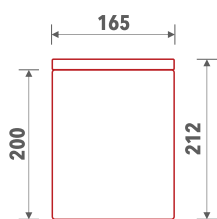

# PROGRAM SYDNEY

Box

L Large

M/L Medium large

M Medium

S Small