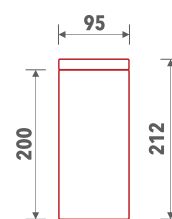

# PROGRAM SYDNEY

Box

L Large

M/L Medium large

M Medium

S Small