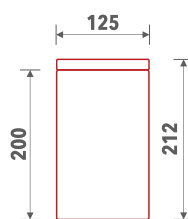

# PROGRAM SYDNEY

Box

L Large

M/L Medium large

M Medium

S Small