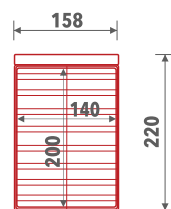

www.gmpkompani.com

XL Ekstra-large

L Large

M/L Medium-large

Dante Storage

XL Extra-large

L Large

M/L Medium-large