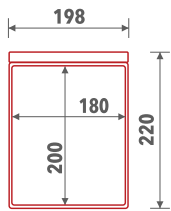

www.gmpkompani.com

XL Ekstra-large

L Large

M/L Medium-large

Dante Storage

XL Extra-large

L Large

M/L Medium-large