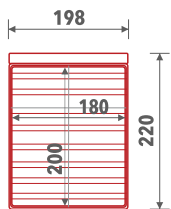

www.gmpkompani.com

XL Ekstra-large

L Large

M/L Medium-large

Dante Storage

XL Extra-large

L Large

M/L Medium-large