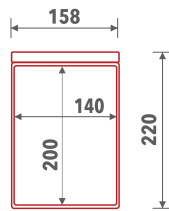

www.gmpkompani.com

XL Ekstra-large

L Large

M/L Medium-large

Dante Storage

XL Extra-large

L Large

M/L Medium-large