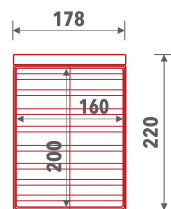

www.gmpkompani.com

XL Ekstra-large

L Large

M/L Medium-large

Dante Storage

XL Extra-large

L Large

M/L Medium-large