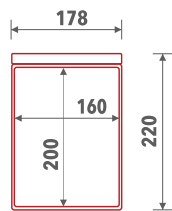

www.gmpkompani.com

XL Ekstra-large

L Large

M/L Medium-large

Dante Storage

XL Extra-large

L Large

M/L Medium-large